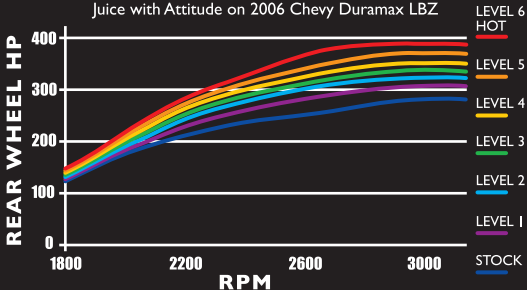

CHEVY/GM HORSEPOWER

Juice with Attitude on 2006 Chevy Duramax LBZ

CHEVY/GM TORQUE

Juice with Attitude on 2006 Chevy Duramax LBZ