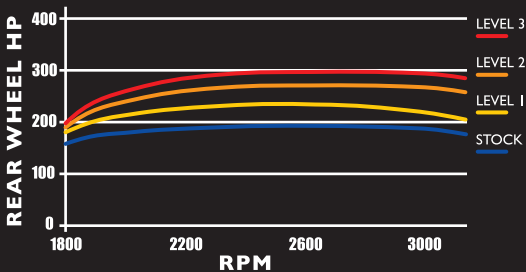

FORD HORSEPOWER

EVOLUTION on FORD 7.3 L POWERSTROKE

FORD TORQUE

EVOLUTION on FORD 7.3 L POWERSTROKE