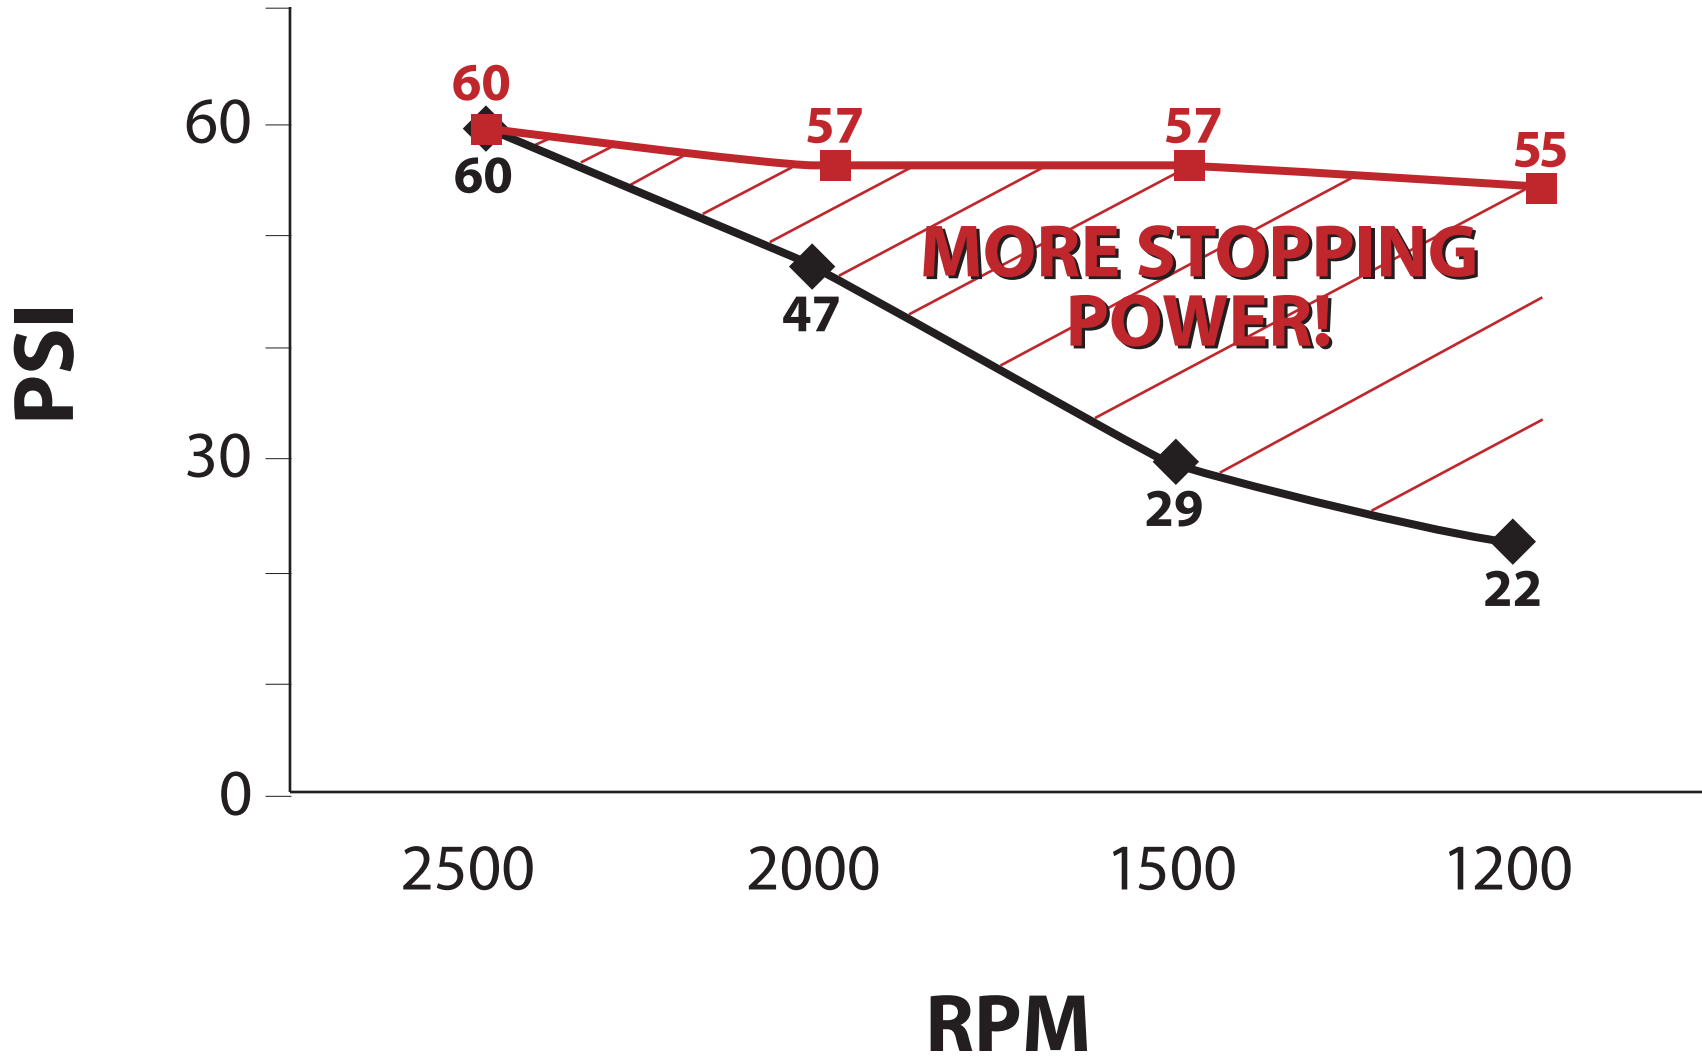

STANDARD EXHAUST BRAKE

PACBRAKE'S PRXB EXHAUST BRAKE

What This Means To You...

50 mph @ summit
5% Grade

1500 ft sooner
(~47 Coach Lengths)