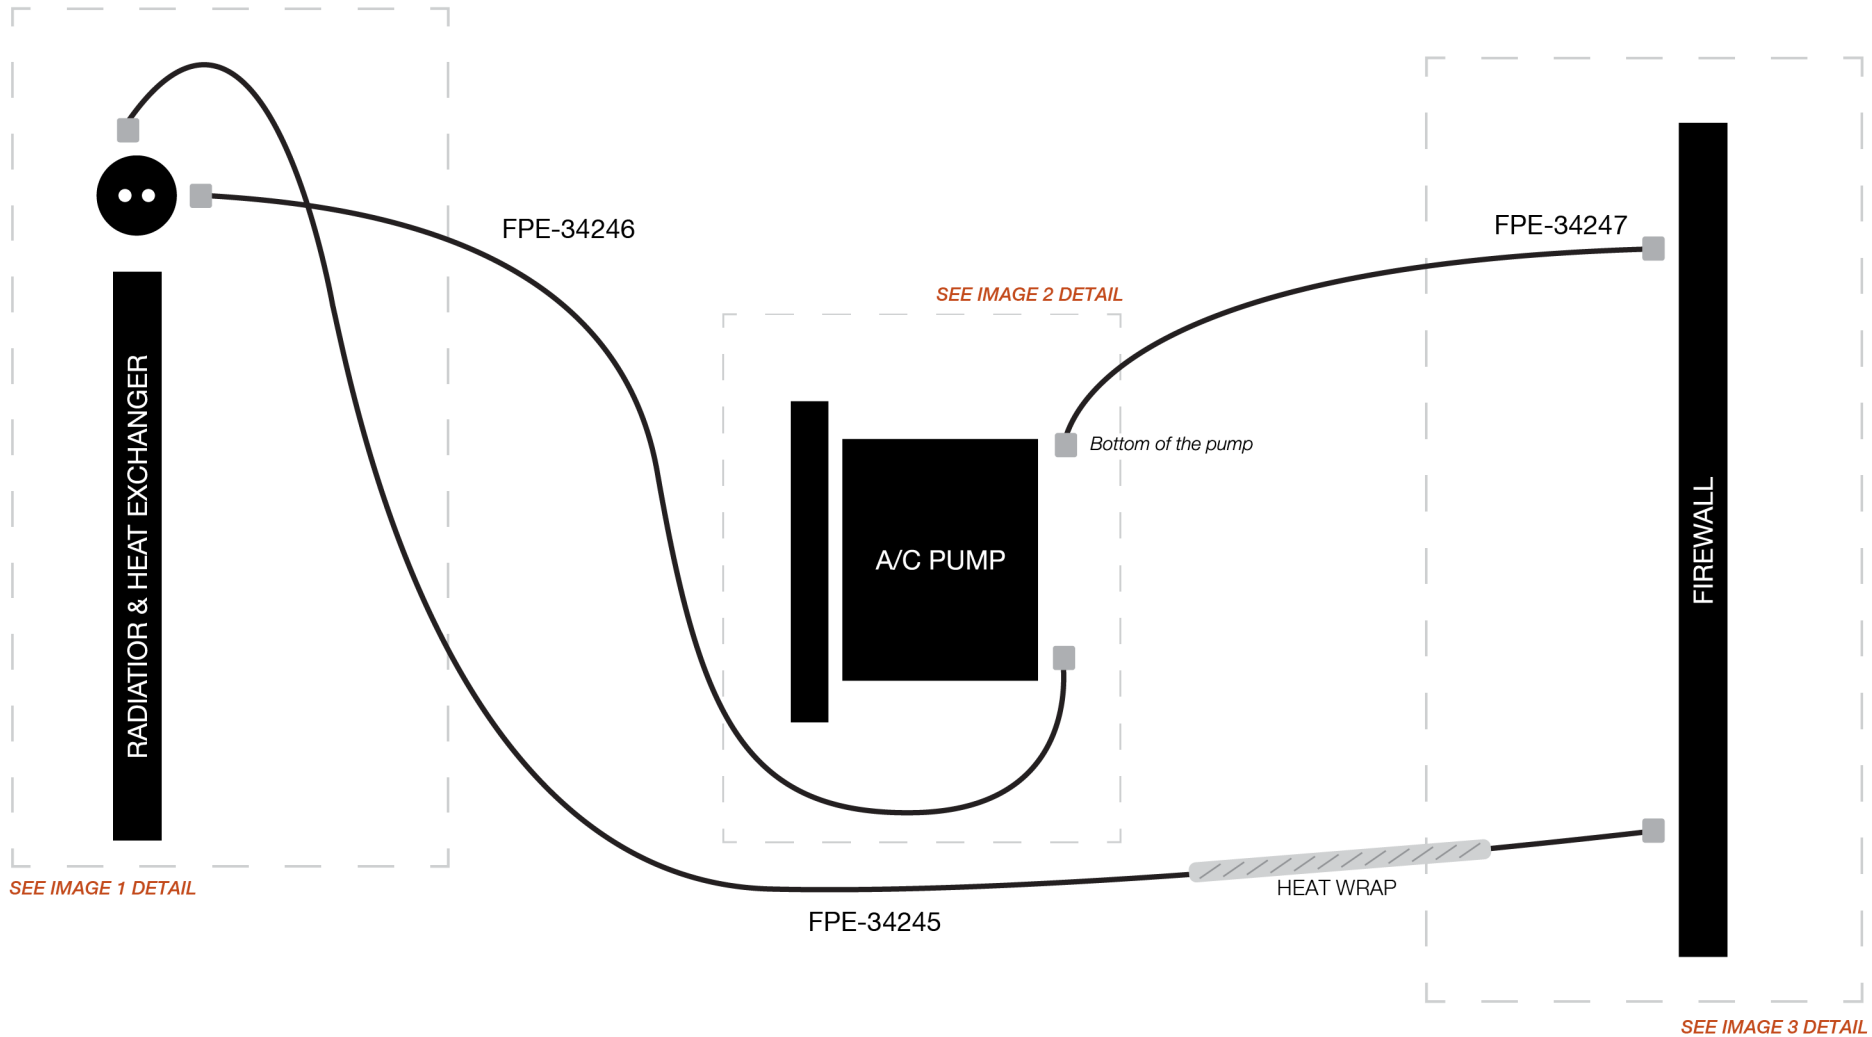

A/C Hose Routings

FPE-AC-KIT-1316

SENSOR PORT

FPE-34245

FPE-34246

FPE-34214

9.52MM ID
Qty. 1 per kit

FPE-34213

14.22MM ID
Qty. 2 per kit

A/C HOSE ROUTINGS

FPE-AC-KIT-1316

IMAGE 1

17.15MM ID
Qty. 2 per kit

14.22MM ID
Qty. 2 per kit

A/C HOSE ROUTINGS

FPE-AC-KIT-1316